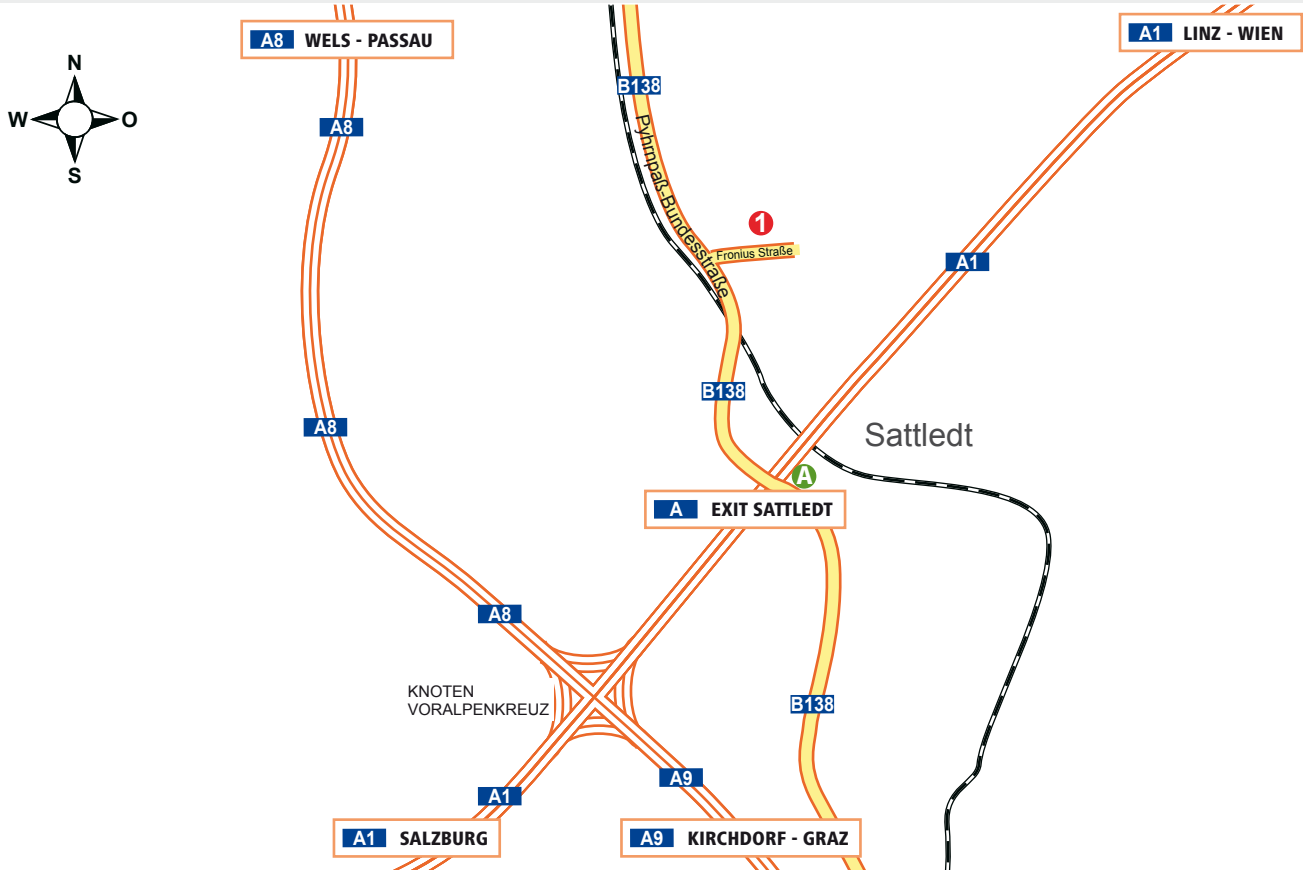

# LOCATIONS

/ Sattledt

Fronius International GmbH  
Telefon +43 7242 241-0  
contact@fronius.com  
www.fronius.com

**1** Fronius Sattledt  
Fronius Straße 5  
4642 Sattledt  
GPS: 48°05'14N / 14°02'58E

**A** Eurohotel\*\*\*  
Hauptstraße 1  
4642 Sattledt  
+43 7244 20 206-0